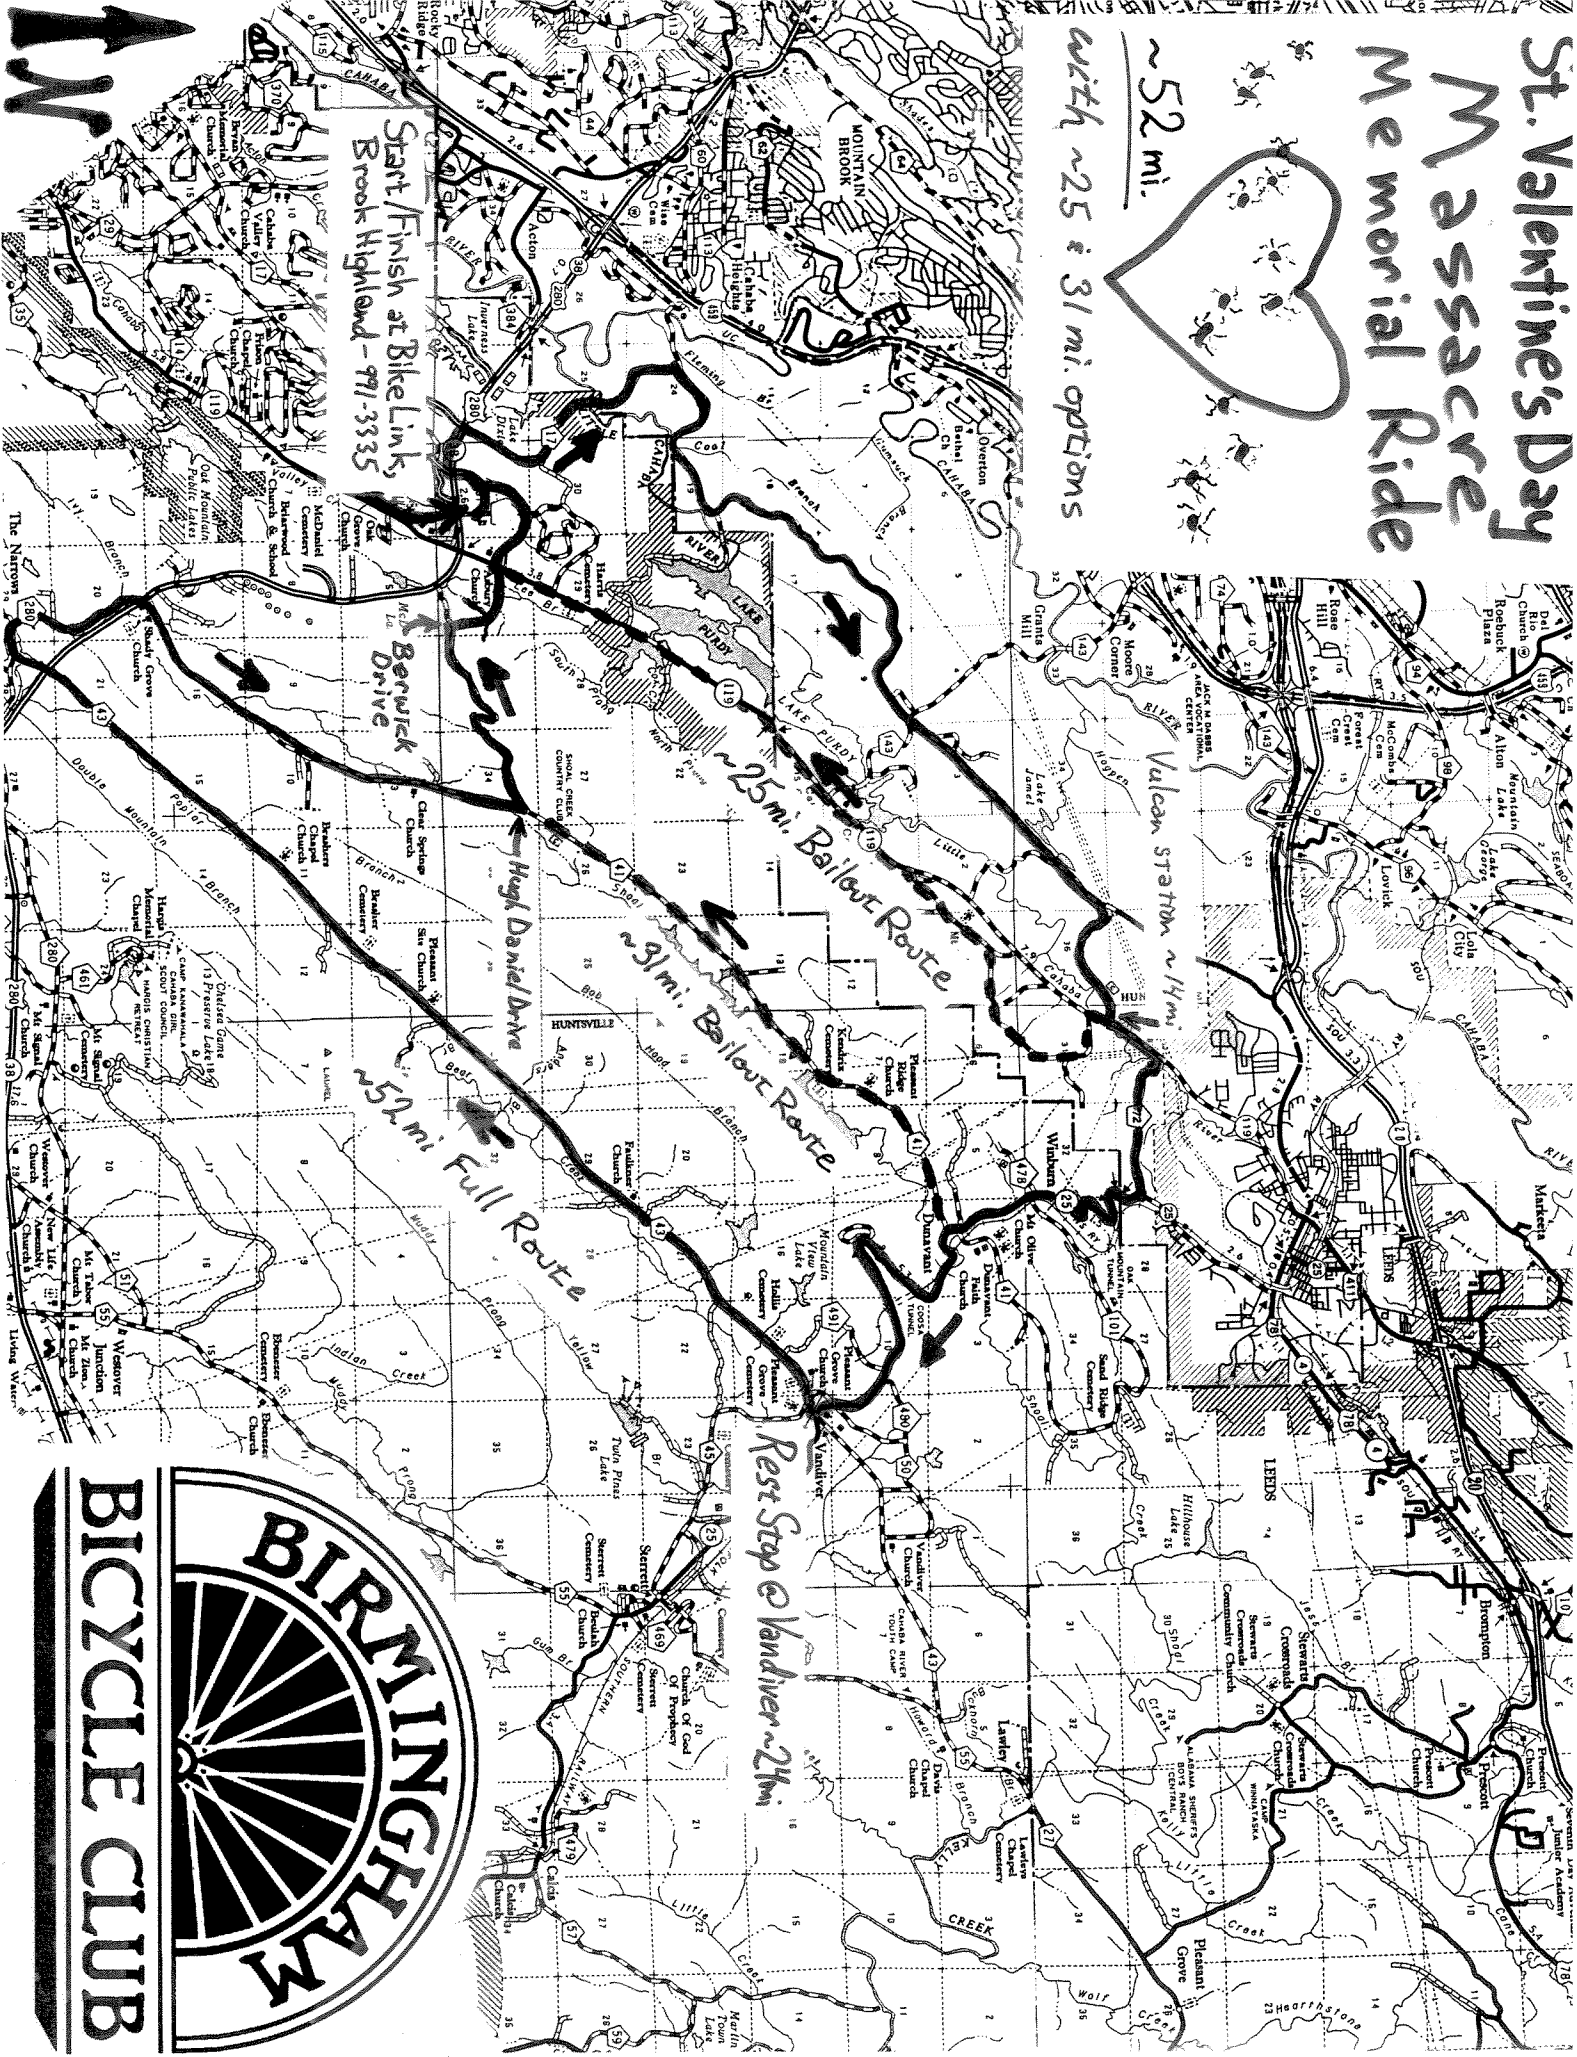

# St. Valentine's Day Massacre Memorial Ride

with ~25 & 31 mi. options  
~52 mi.

# W

Start/Finish at BikeLinks,  
Brook Highland - 971-3335

Berkwick Drive

Hugh Daniel Drive

Rest Stop @ Vandiver ~24mi

Vulcan Station ~14mi