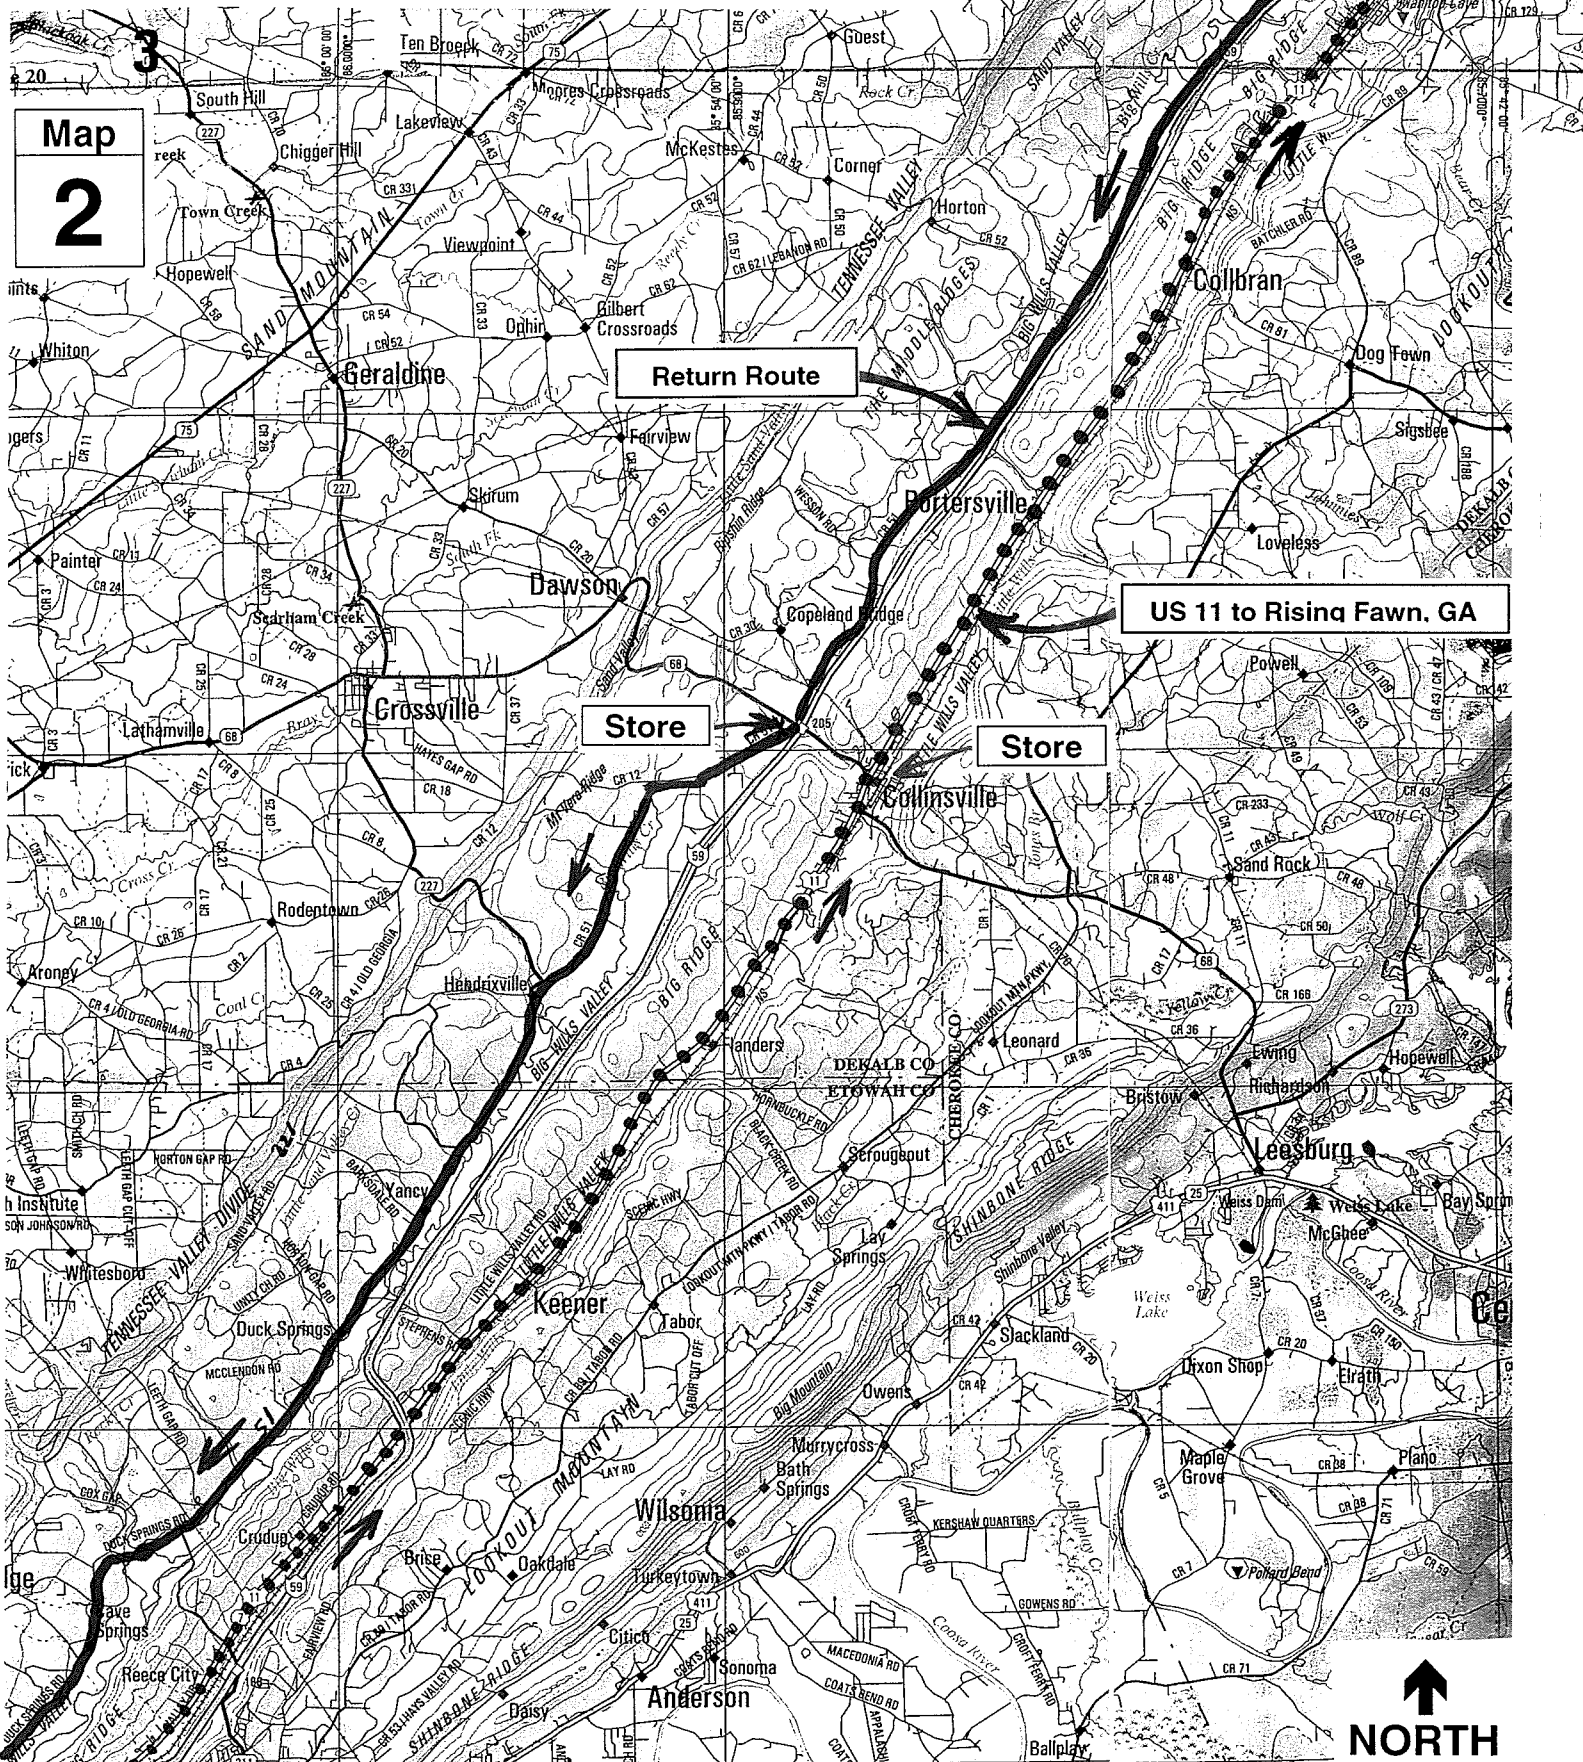

2009 BBC Double Century

Need help? Call Century HQ:
205-639-6792 or 205-790-6487

Scale: 1" = 2.9 miles

Ft. Payne – Stores
LRCO bike shop
MILE 67 / 124

Map
2

Return Route

US 11 to Rising Fawn, GA

Store