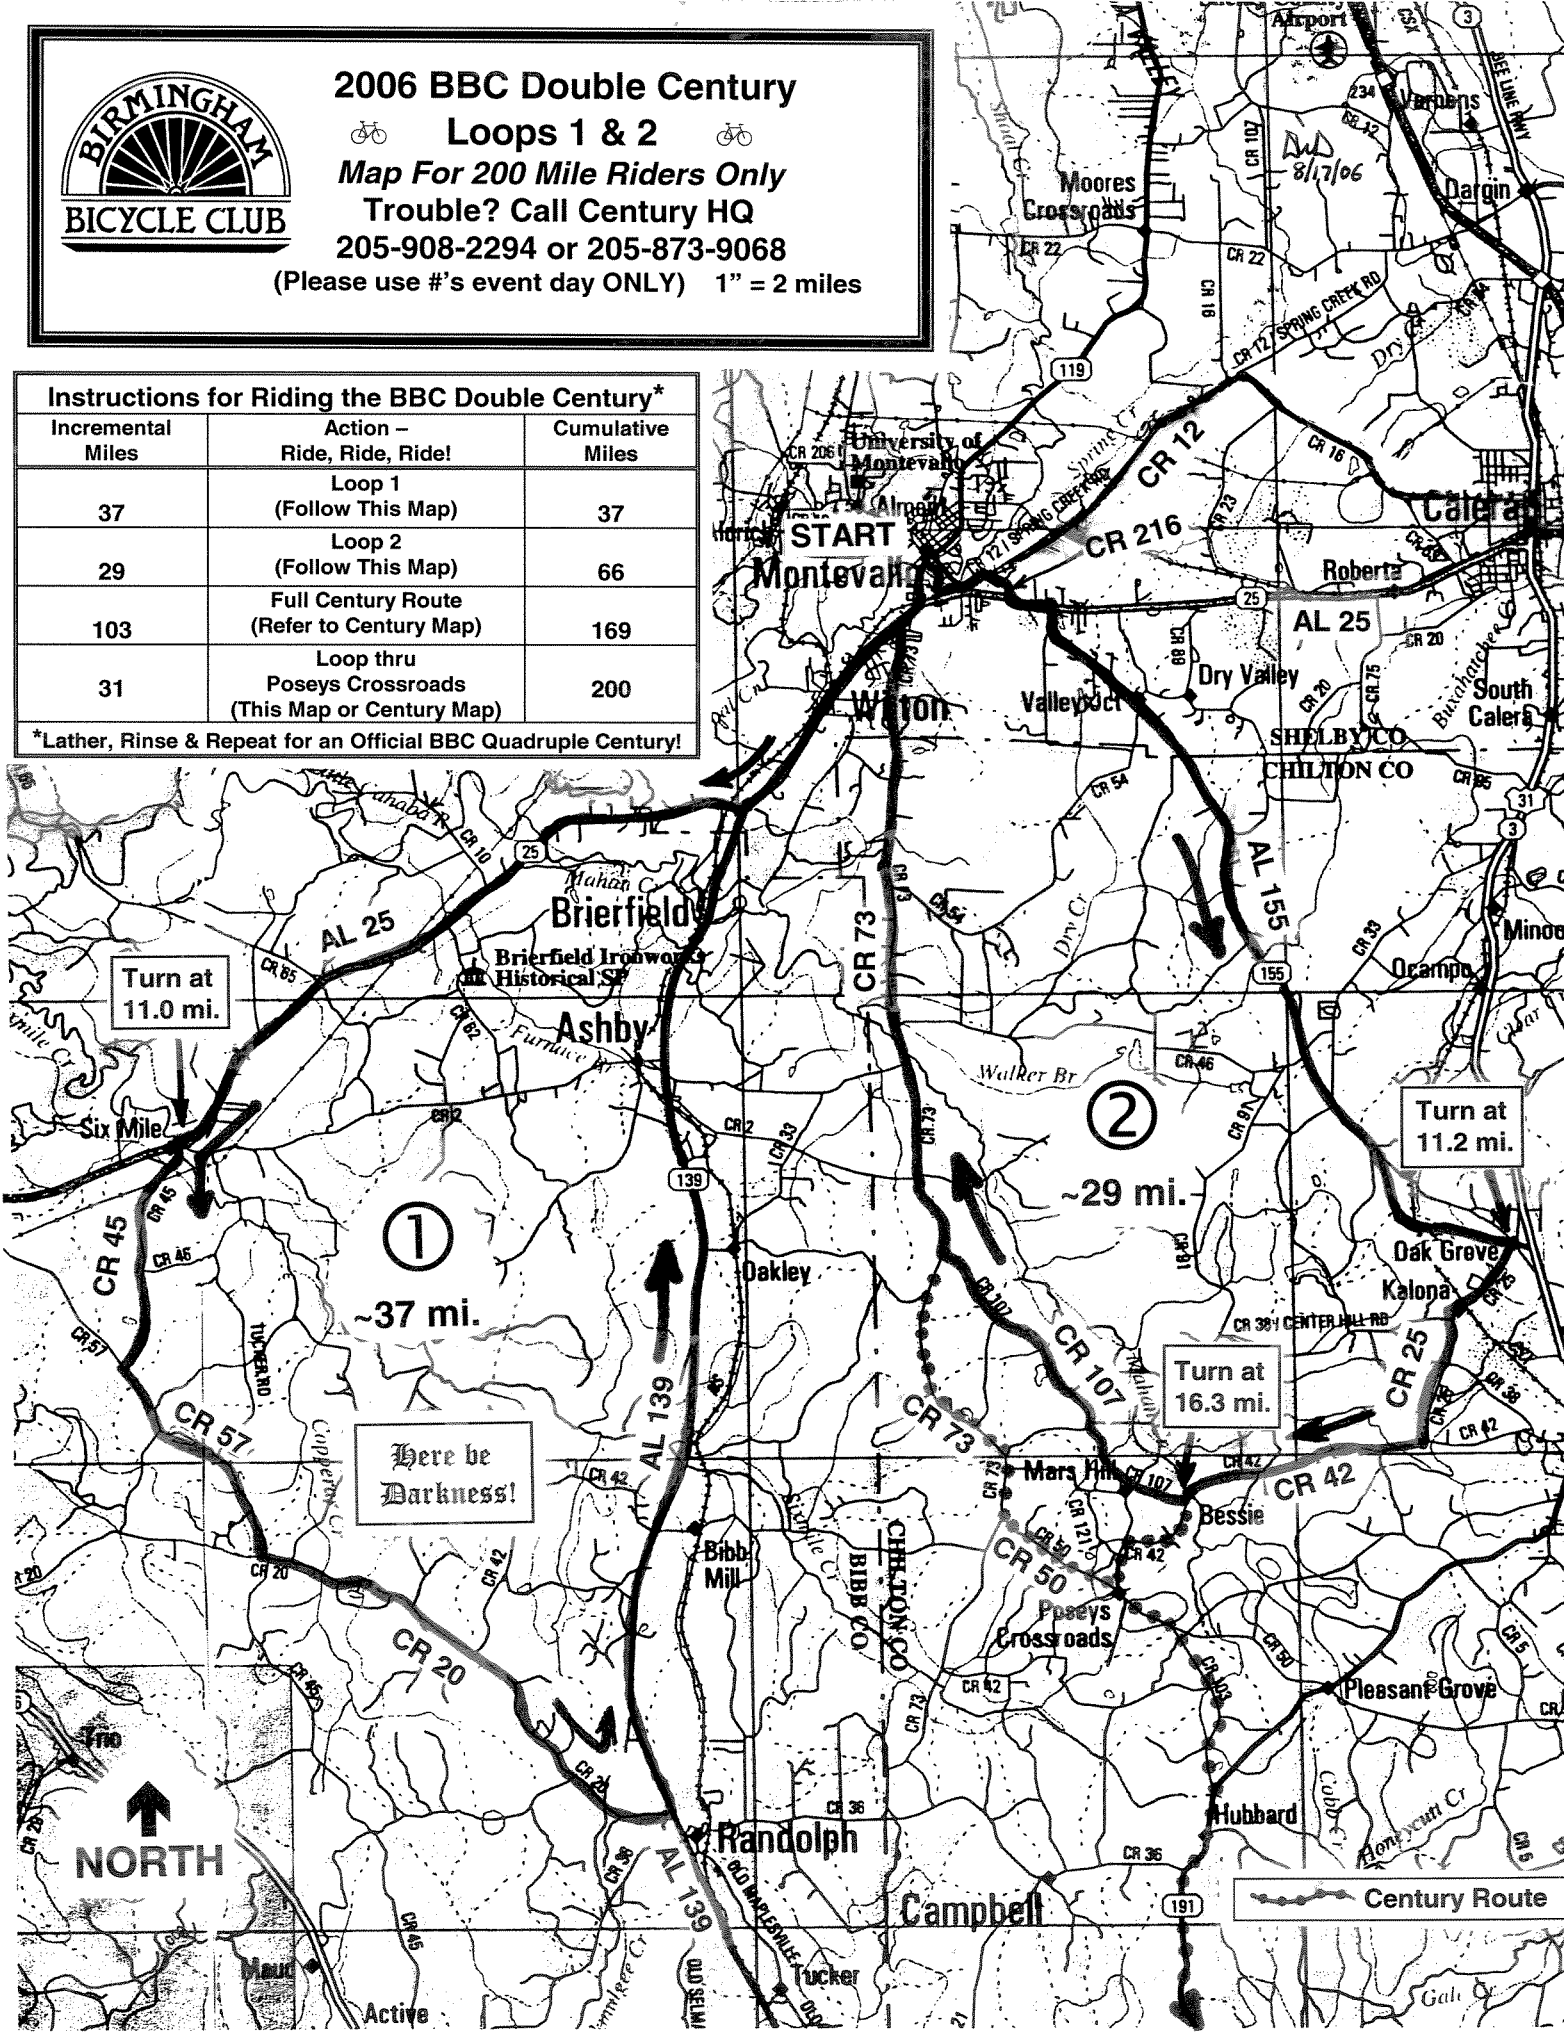

2006 BBC Double Century

Loops 1 & 2

Map For 200 Mile Riders Only

Trouble? Call Century HQ

205-908-2294 or 205-873-9068

(Please use #'s event day ONLY) 1" = 2 miles

Instructions for Riding the BBC Double Century*

Incremental Miles	Action – Ride, Ride, Ride!	Cumulative Miles
37	Loop 1 (Follow This Map)	37
29	Loop 2 (Follow This Map)	66
103	Full Century Route (Refer to Century Map)	169
31	Loop thru Poseys Crossroads (This Map or Century Map)	200

*Lather, Rinse & Repeat for an Official BBC Quadruple Century!

Turn at 11.0 mi.

①
~37 mi.

Here be
Darkness!

②
~29 mi.

Turn at 11.2 mi.

Turn at 16.3 mi.

NORTH

Century Route