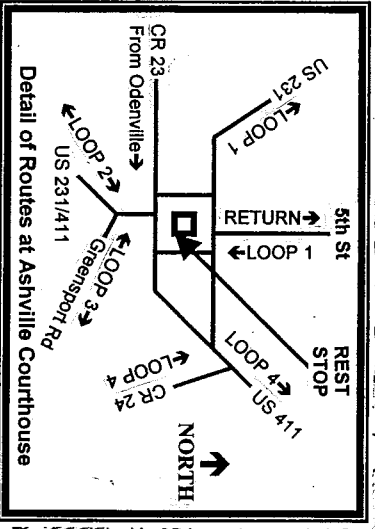

BIRMINGHAM BICYCLE CLUB

Year 2000 (27th Annual) Century

'200' Northern Map

Special map for 200 mile route ONLY

Trouble? - Call Century HQ at 616-5815

(Use this phone # day of event ONLY)

REST STOP
Odenville ~29 Mi.
9:00 am - 4:30 pm
(closed on outbound leg)

REST STOP
Ashville ~46 Mi.
6:30 am - 3:00 pm

- Lights, jackets, etc. can be left at Ashville Rest Stop for return to BHP by BBC.
- Ride loops in order 1 - 4.
- Riders MUST start Loop #4 by 12:30 pm or cut the route and return to BHP.

BIRMINGHAM BICYCLE CLUB

Year 2000 (27th Annual) Century

‘200’ Southern Map

Special map for 200 mile route ONLY

Trouble? – Call Century HQ at 616-5815

(Use this phone # day of event ONLY)

START/FINISH
Brook Highland
Plaza (BHP)

OUTBOUND →

← **RETURN**

REST STOP
Zeigler Rd ~10 MI.
8:00 am - 5:30 pm
(closed on outbound leg)

NORTH ↑

REST STOP
Odenville ~29 MI.
9:00 am - 4:30 pm
(closed on outbound leg)

← **RETURN**

OUTBOUND →