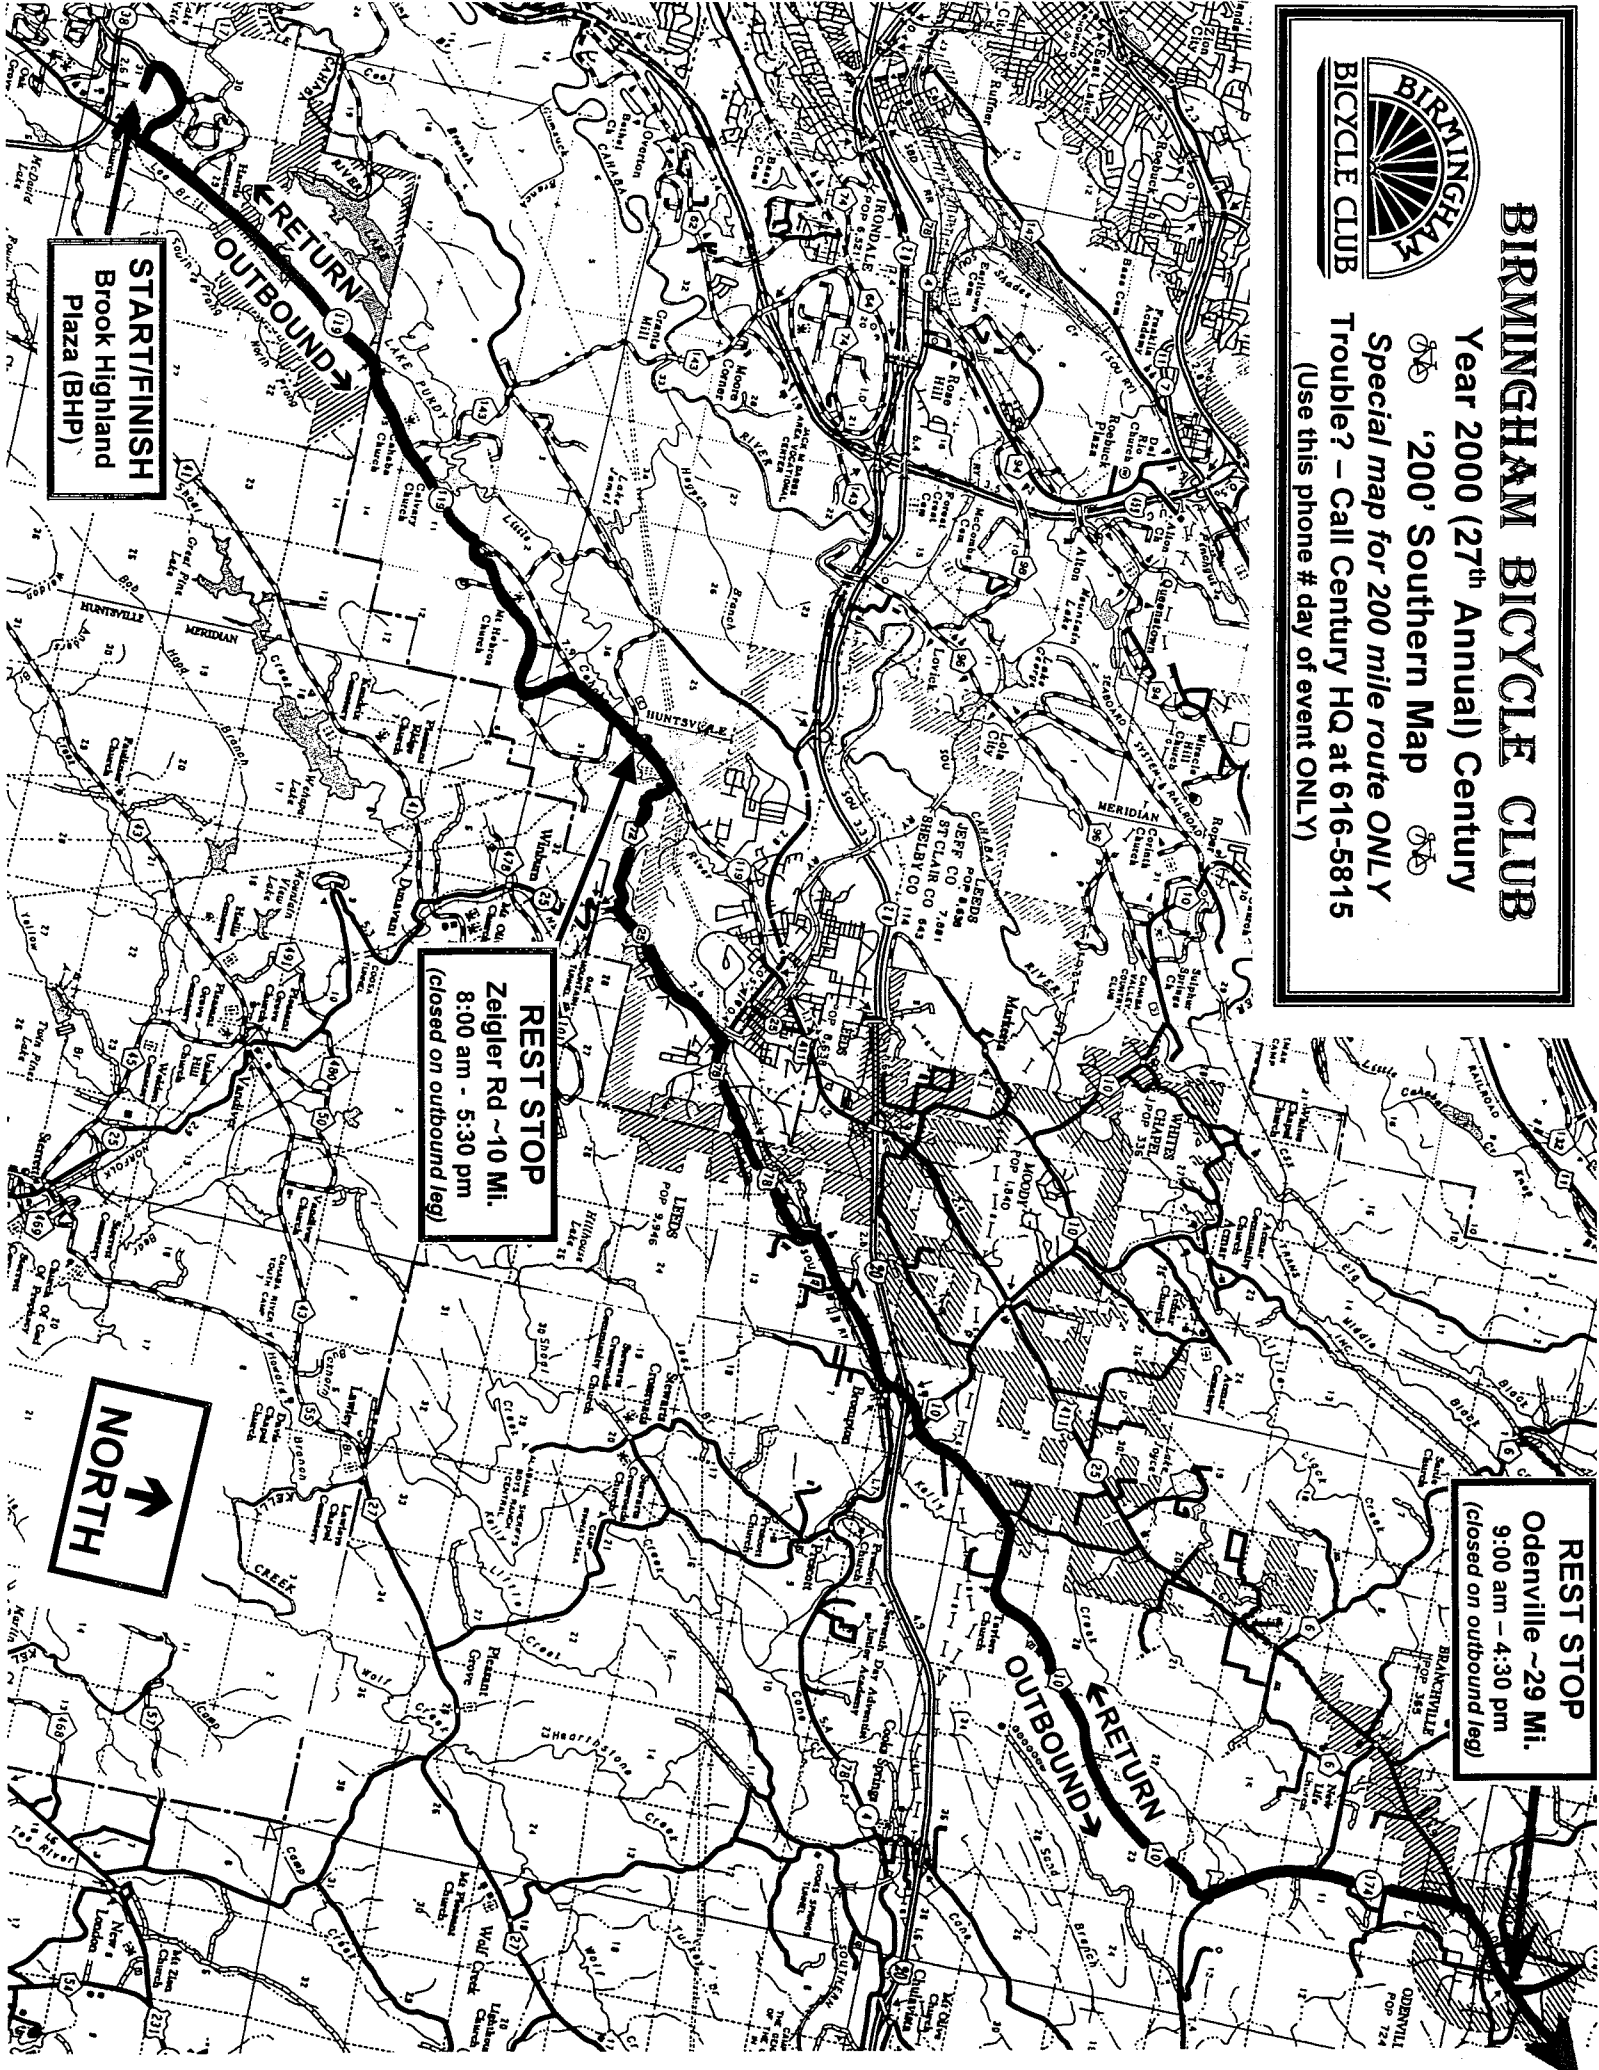

BIRMINGHAM BICYCLE CLUB

Year 2000 (27th Annual) Century

'200' Northern Map

Special map for 200 mile route ONLY

Trouble? - Call Century HQ at 616-5815

(Use this phone # day of event ONLY)

REST STOP
Odenville ~29 Mi.
9:00 am - 4:30 pm
(closed on outbound leg)

REST STOP
Ashville ~46 Mi.
6:30 am - 3:00 pm

- Lights, jackets, etc. can be left at Ashville Rest Stop for return to BHP by BBC.
- Ride loops in order 1 - 4.
- Riders MUST start Loop #4 by 12:30 pm or cut the route and return to BHP.

BIRMINGHAM BICYCLE CLUB

Year 2000 (27th Annual) Century

‘200’ Southern Map

Special map for 200 mile route ONLY

Trouble? – Call Century HQ at 616-5815

(Use this phone # day of event ONLY)

START/FINISH
Brook Highland
Plaza (BHP)

OUTBOUND →

← **RETURN**

REST STOP
Zeigler Rd ~10 MI.
8:00 am - 5:30 pm
(closed on outbound leg)

NORTH ↑

REST STOP
Odenville ~29 MI.
9:00 am - 4:30 pm
(closed on outbound leg)

← **RETURN**

OUTBOUND →