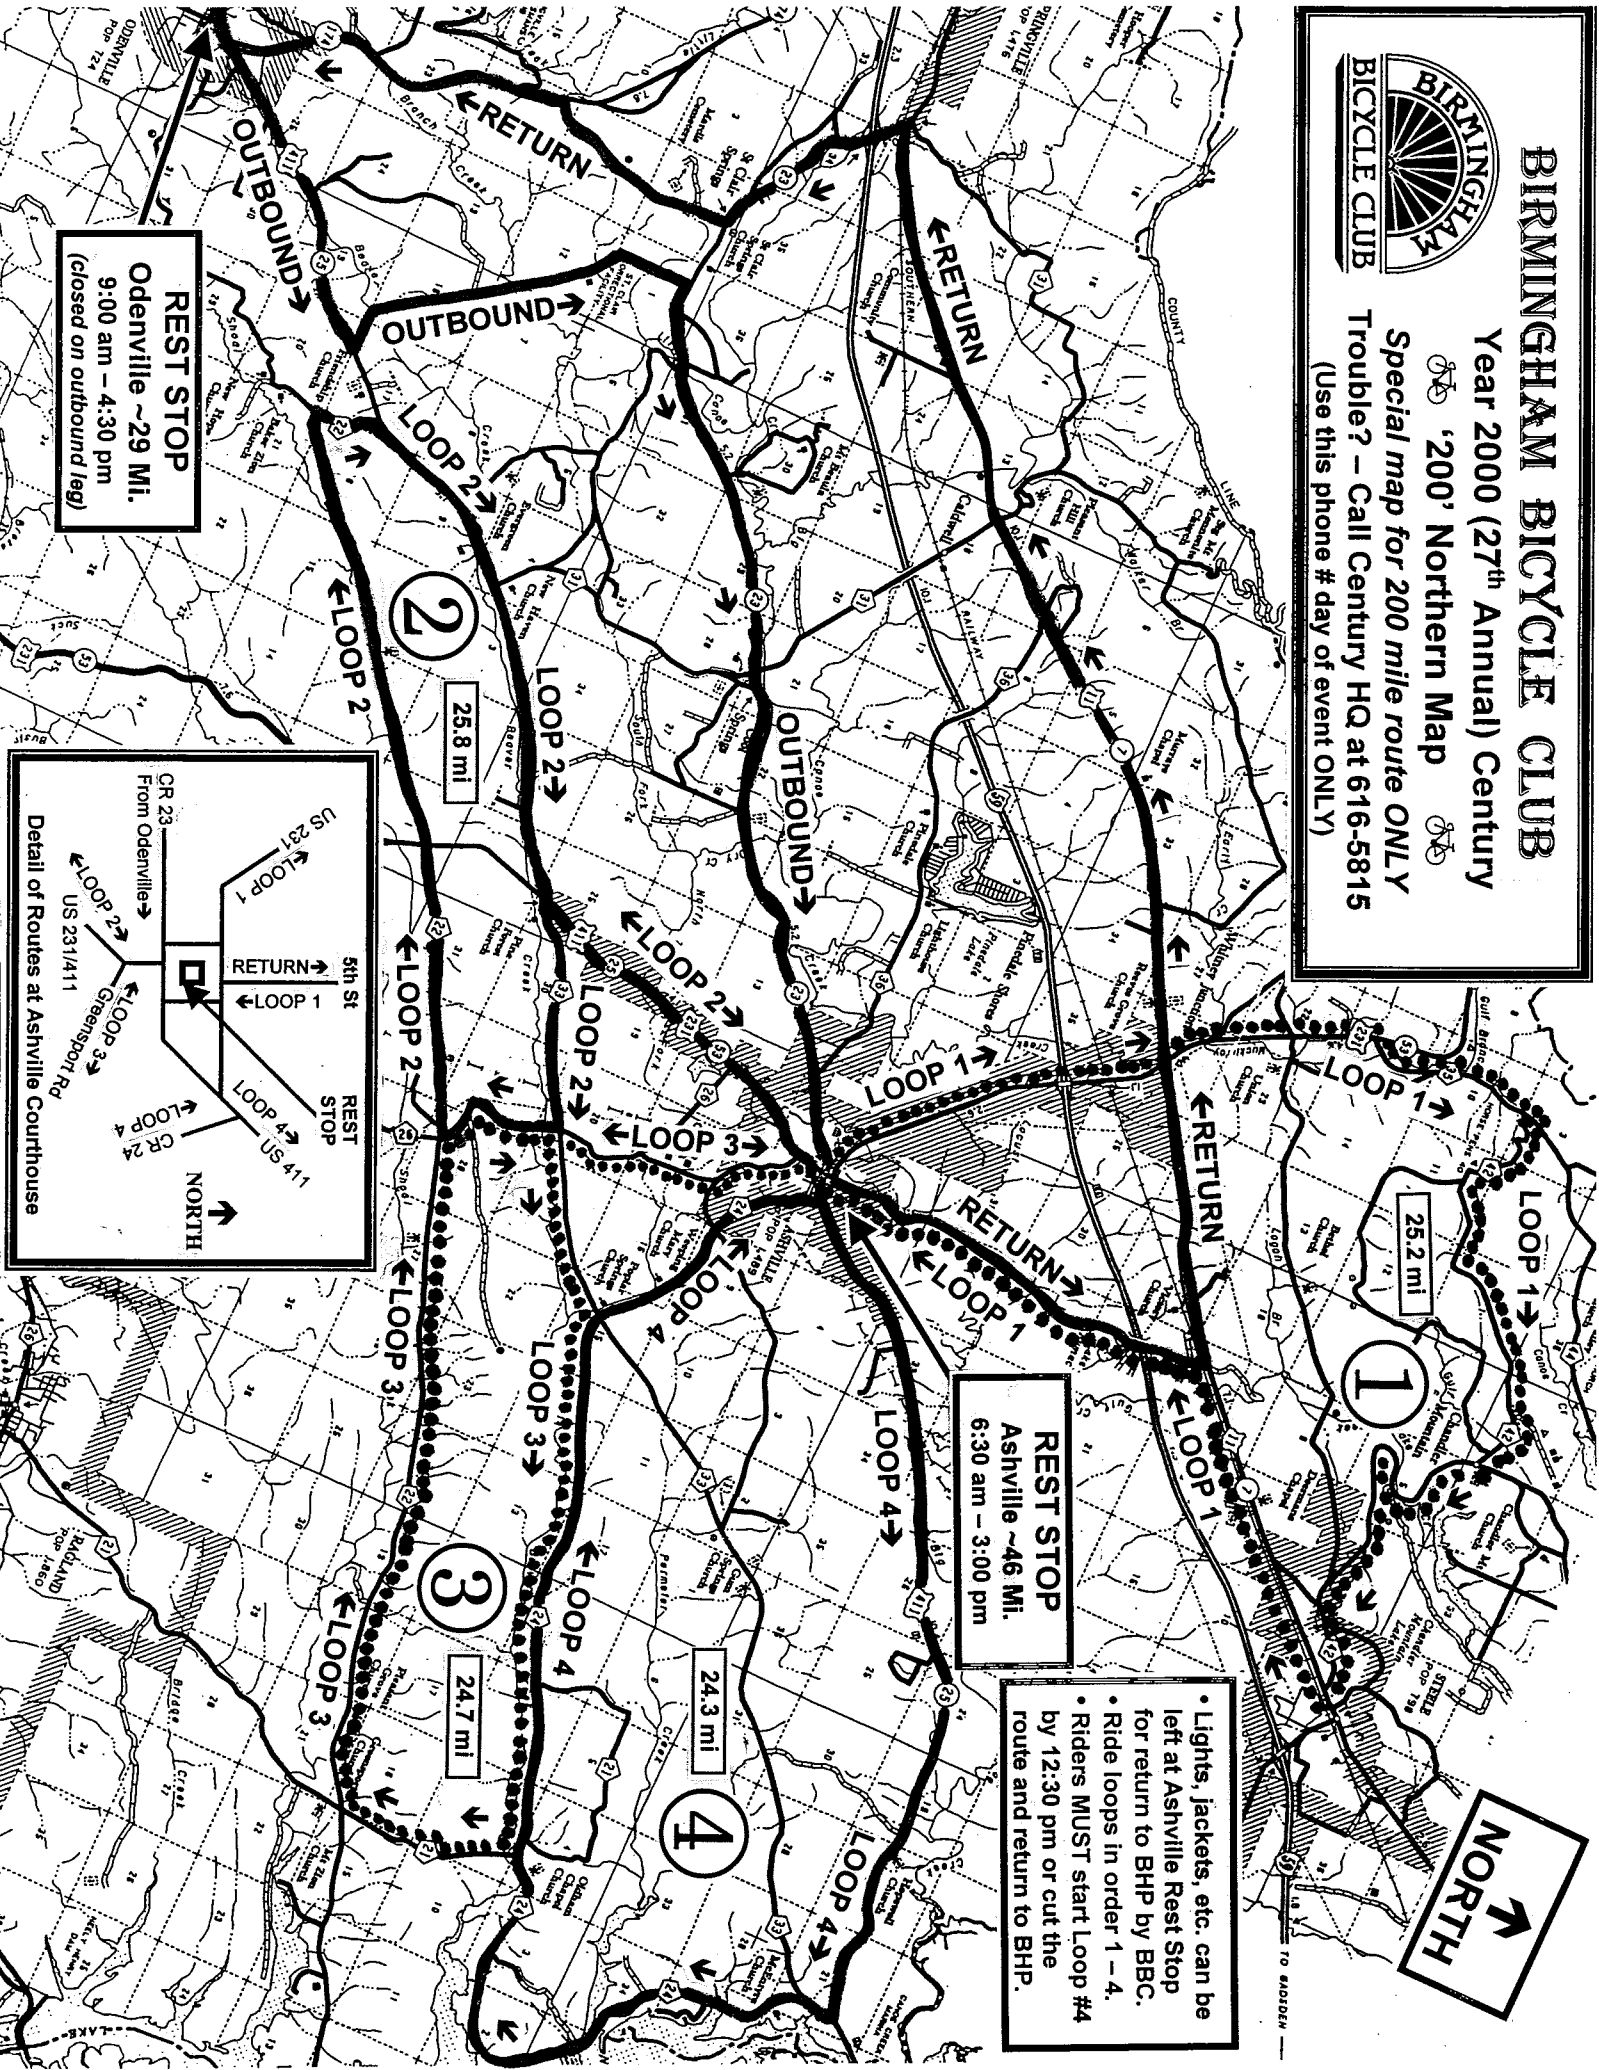

BIRMINGHAM BICYCLE CLUB

Year 2000 (27th Annual) Century

'200' Northern Map

Special map for 200 mile route ONLY

Trouble? - Call Century HQ at 616-5815

(Use this phone # day of event ONLY)

REST STOP
Odenville ~29 Mi.
9:00 am - 4:30 pm
(closed on outbound leg)

REST STOP
Ashville ~46 Mi.
6:30 am - 3:00 pm

- Lights, jackets, etc. can be left at Ashville Rest Stop for return to BHP by BBC.
- Ride loops in order 1 - 4.
- Riders MUST start Loop #4 by 12:30 pm or cut the route and return to BHP.

BIRMINGHAM BICYCLE CLUB

Year 2000 (27th Annual) Century

‘200’ Southern Map

Special map for 200 mile route ONLY

Trouble? – Call Century HQ at 616-5815

(Use this phone # day of event ONLY)

START/FINISH
Brook Highland
Plaza (BHP)

OUTBOUND →

← **RETURN**

REST STOP
Zeigler Rd ~10 MI.
8:00 am - 5:30 pm
(closed on outbound leg)

NORTH ↑

REST STOP
Odenville ~29 MI.
9:00 am - 4:30 pm
(closed on outbound leg)

← **RETURN**

OUTBOUND →